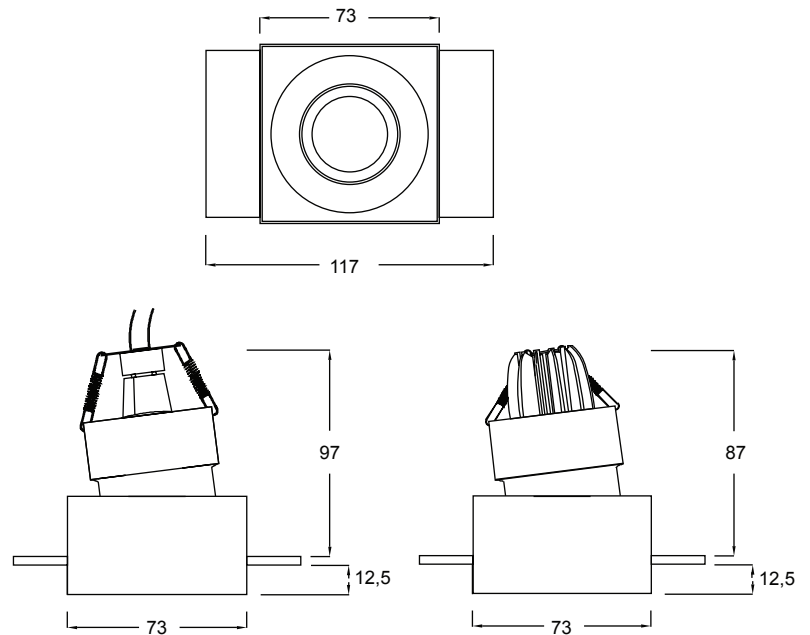

OZ-t ingrid - adjustable

Ceiling trimless downlight

Data Sheet

Oz-t ingrid is an adjustable trimless downlight. The magnetic independent inner bezels offers easy lamp replacement without any disruption to the ceiling stucture or integrity.

PRODUCT CODE

○ 02-184-01

● 02-184-02

KEY FEATURES

- Adjustable trimless downlight
- Deep recessed lamp position for low glare
- Magnetic fixation enabling easy lamp replacement
- Minimal appearance
- Colour : White | ral 9010
Black | ral 9005

and in option other ral colours.

SPECIFICATIONS

- Adjustability : 0° - 20° tilt , 360° rotation
- Aperture : 73mm x 73mm
- IP rating : IP 20
- Lamp info :

- Option : Protection glass for IP44