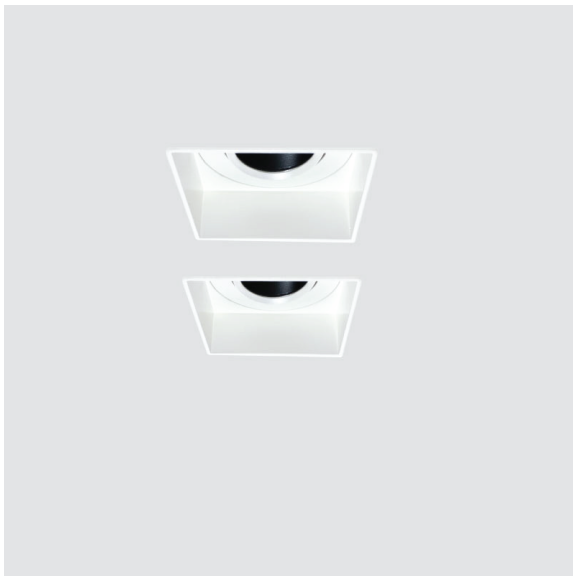

OZ-t ingrid - adjustable

Ceiling trimless downlight

Data Sheet

Oz-t ingrid is an adjustable trimless downlight. The magnetic independent inner bezels offers easy lamp replacement without any disruption to the ceiling stucture or integrity.

PRODUCT CODE

○ 02-184-01

● 02-184-02

KEY FEATURES

- Adjustable trimless downlight
- Deep recessed lamp position for low glare
- Magnetic fixation enabling easy lamp replacement
- Minimal appearance
- Colour : White | ral 9010
Black | ral 9005

and in option other ral colours.

SPECIFICATIONS

- Adjustability : 0° - 20° tilt , 360° rotation
- Aperture : 73mm x 73mm
- IP rating : IP 20
- Lamp info :

- Option : Protection glass for IP44