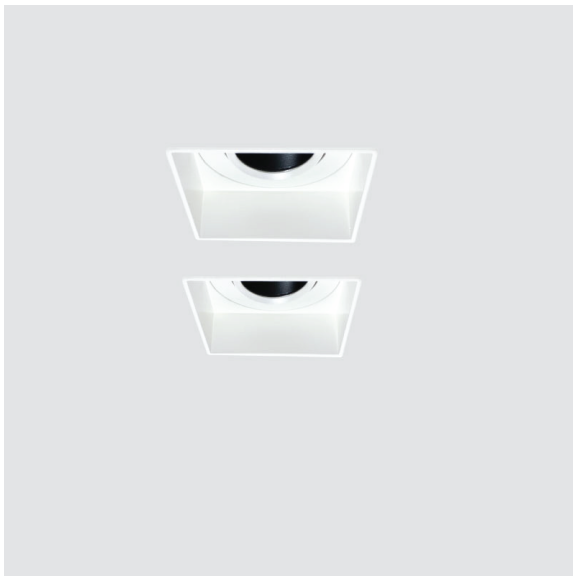

OZ-t ingrid - adjustable

Ceiling trimless downlight

Data Sheet

Oz-t ingrid is an adjustable trimless downlight. The magnetic independent inner bezels offers easy lamp replacement without any disruption to the ceiling stucture or integrity.

PRODUCT CODE

○ 02-184-01

● 02-184-02

KEY FEATURES

- Adjustable trimless downlight
- Deep recessed lamp position for low glare
- Magnetic fixation enabling easy lamp replacement
- Minimal appearance
- Colour : White | ral 9010
Black | ral 9005

and in option other ral colours.

SPECIFICATIONS

- Adjustability : 0° - 20° tilt , 360° rotation
- Aperture : 73mm x 73mm
- IP rating : IP 20
- Lamp info :

 GU10 / 230V

 MR16/ GU5.3/ 12V

 COIN LED

- Option : Protection glass for IP44