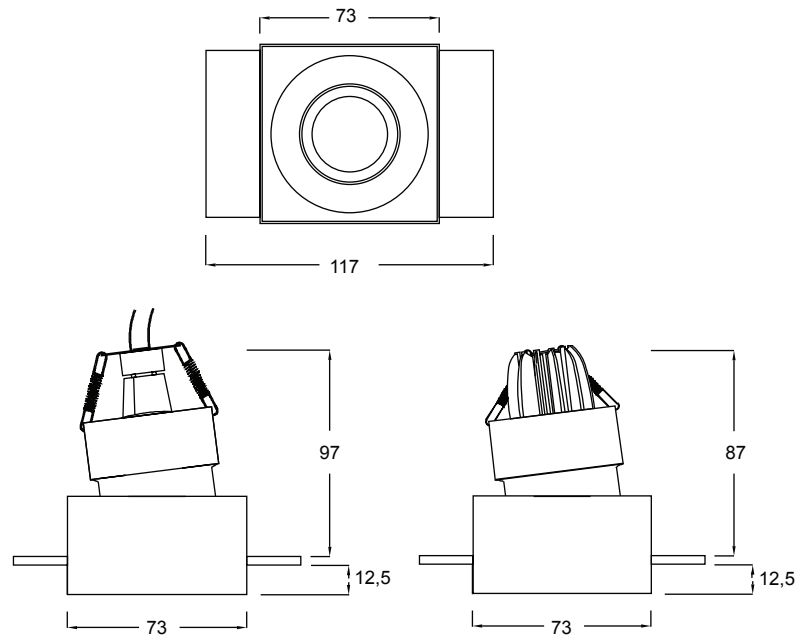

OZ-t ingrid - adjustable

Ceiling trimless downlight

Data Sheet

Oz-t ingrid is an adjustable trimless downlight. The magnetic independent inner bezels offers easy lamp replacement without any disruption to the ceiling stucture or integrity.

PRODUCT CODE

○ 02-184-01

● 02-184-02

KEY FEATURES

- Adjustable trimless downlight
- Deep recessed lamp position for low glare
- Magnetic fixation enabling easy lamp replacement
- Minimal appearance
- Colour : White | ral 9010
Black | ral 9005

and in option other ral colours.

SPECIFICATIONS

- Adjustability : 0° - 20° tilt , 360° rotation
- Aperture : 73mm x 73mm
- IP rating : IP 20
- Lamp info :

 GU10 / 230V

 MR16/ GU5.3/ 12V

 COIN LED

- Option : Protection glass for IP44