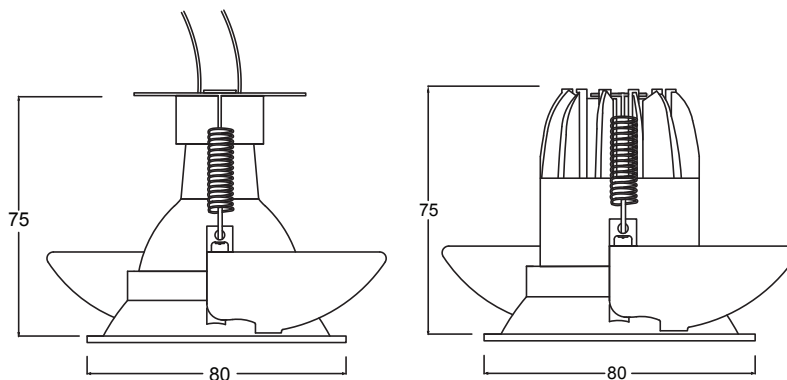

# POP

Ceiling recessed downlight

Data Sheet

Pop is a minimal fixed trim downlight for achieving a trimless effect. With deep recessed lamp position affording low glare.

## KEY FEATURES

- Fixed recessed downlight
- Deep recessed lamp position for low glare
- Minimal appearance
- Colour : White | ral 9010  
Black | ral 9005

and in option other ral colours

## SPECIFICATIONS

- Adjustability : 0°
- Aperture : Ⓢ ⌀70mm
- IP rating : IP 20
- Lamp info :

GU10 / 230V

MR16/ GU5.3/ 12V

COIN LED

- Option : Protection glass for IP44  
Honeycomb filter