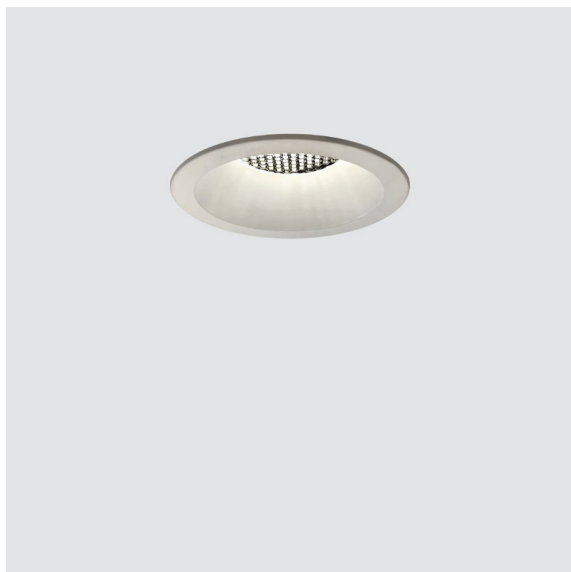

# POP

Ceiling recessed downlight

Data Sheet

Pop is a minimal fixed trim downlight for achieving a trimless effect. With deep recessed lamp position affording low glare.

## KEY FEATURES

- Fixed recessed downlight
- Deep recessed lamp position for low glare
- Minimal appearance
- Colour : White | ral 9010  
Black | ral 9005

and in option other ral colours

## SPECIFICATIONS

- Adjustability : 0°
- Aperture : Ⓢ ⌀70mm
- IP rating : IP 20
- Lamp info :

GU10 / 230V

MR16/ GU5.3/ 12V

COIN LED

- Option : Protection glass for IP44  
Honeycomb filter