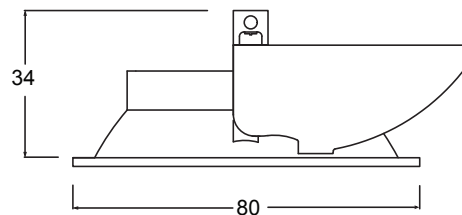

# POP

Ceiling recessed downlight

Data Sheet

Pop is a minimal fixed trim downlight for achieving a trimless effect. With deep recessed lamp position affording low glare.

## SPECIFICATIONS

- Adjustability : 0°
- Aperture : Ⓢ ⌀70mm
- IP rating : IP 20
- Lamp info :

GU10 / 230V

MR16/ GU5.3/ 12V

COIN LED

- Option : Protection glass for IP44  
Honeycomb filter