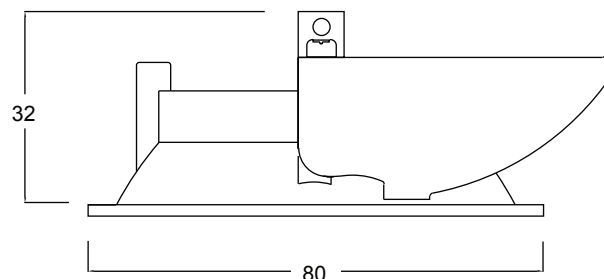

# POP

Ceiling recessed downlight

Data Sheet

Pop is a minimal fixed trim downlight for achieving a trimless effect. With deep recessed lamp position affording low glare.

## KEY FEATURES

- Fixed recessed downlight
- Deep recessed lamp position for low glare
- Minimal appearance
- Colour : White | ral 9010  
Black | ral 9005

and in option other ral colours

## SPECIFICATIONS

- Adjustability : 0
- Aperture : ⌀ 75mm
- Fixture height : 32mm  
: 76mm with GU10 lamp  
: 73mm with COIN lamp
- IP rating : IP 20
- Lamp info :

 GU10 / 230V

 MR16/ GU5.3/ 12V

 COIN LED