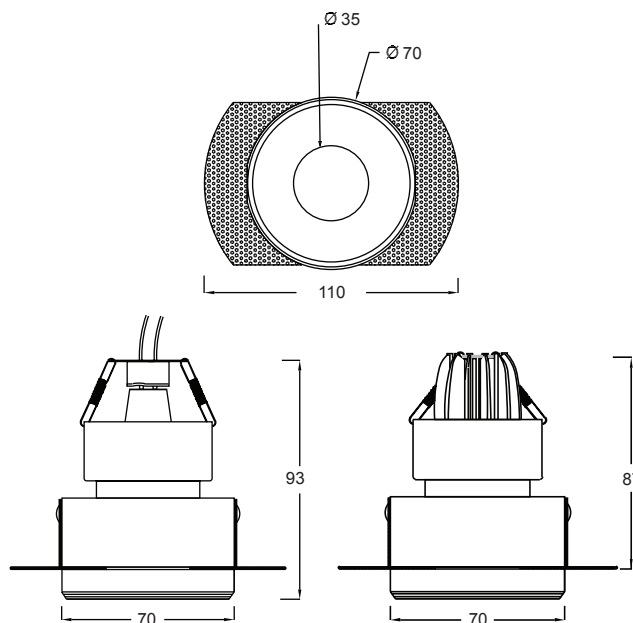

POP ingrid

Ceiling trimless downlight

Data Sheet

Pop ingrid is a fixed trimless downlight. The magnetic independent inner bezels offers easy lamp replacement without any disruption to the ceiling stucture or integrity.

PRODUCT CODE

○ 02-190-01

● 02-190-02

KEY FEATURES

- Fixed trimless downlight
- Deep recessed lamp position for low glare
- Magnetic fixation enabling easy lamp replacement
- Minimal appearance
- Colour : White | ral 9010
Black | ral 9005

and in option other ral colours.

SPECIFICATIONS

- Adjustability : 0°
- Aperture : Ⓢ ∅ 80
- IP rating : IP 20
- Lamp info :

GU10 / 230V

MR16/ GU5.3/ 12V

COIN LED

- Option : Protection glass for IP44
Honeycomb filter