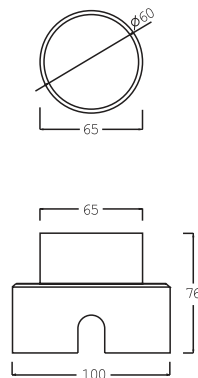

1. KEY FEATURES

- Wall recessed floor washer
- Body in aluminium
- Heat sink assembly
- B-convex lens for asymmetric light
- Standard in stainless steel 316
 - 01 white | ral 9010 ,
 - 02 black | ral 9005
 (or any other ral of your choice)
- Supplied with silicon O-rings for maximum protection
- With neoprene cable 0,50cm / 2 x 0,75mm

2. SPECIFICATIONS

- Lamp info: Cree XP-G , 3000k, 1w/350mA
2w/500mA
- Fixture: 130-140lm / watt
- Optics : B-convex
- Driver not included
- IP rating: IP 55
- Accessories: Mounting box

3. ACCESSORIES

Mounting box