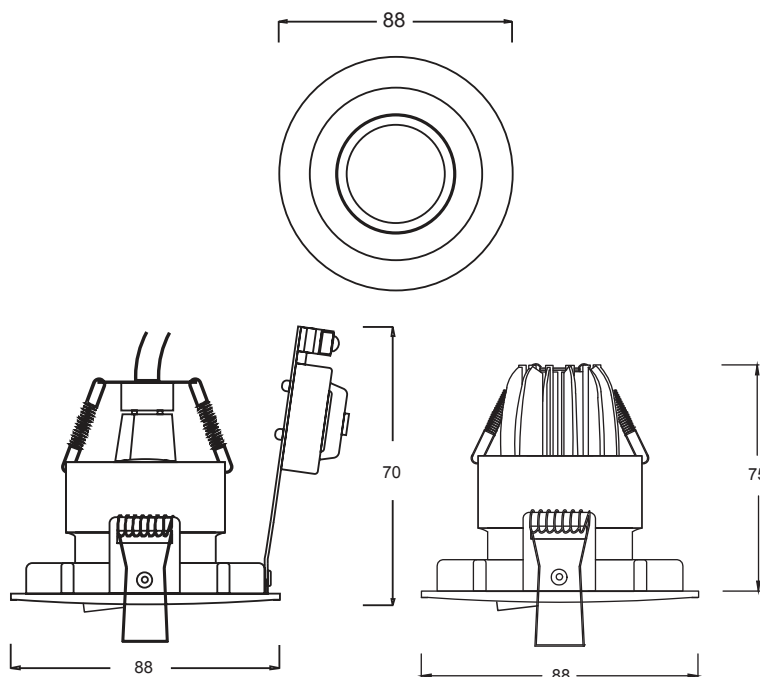

OZ - adjustable

Ceiling recessed downlight

Data Sheet

Oz is an adjustable recessed downlight.

The magnetic independent inner bezels offers easy lamp replacement without any disruption to the ceiling stucture or integrity.

PRODUCT CODE

○ 02-155-01

● 02-155-02

KEY FEATURES

- Adjustable recessed downlight
- Deep recessed lamp position for low glare
- Magnetic fixation enabling easy lamp replacement
- Minimal appearance
- Colour : White | ral 9010
Black | ral 9005

and in option other ral colours

SPECIFICATIONS

- Adjustability : 0° - 20° tilt, 360° rotation
- Aperture : Ⓢ ⌀80
- IP rating : IP 20
- Lamp info :

- Option : Protection glass for IP44