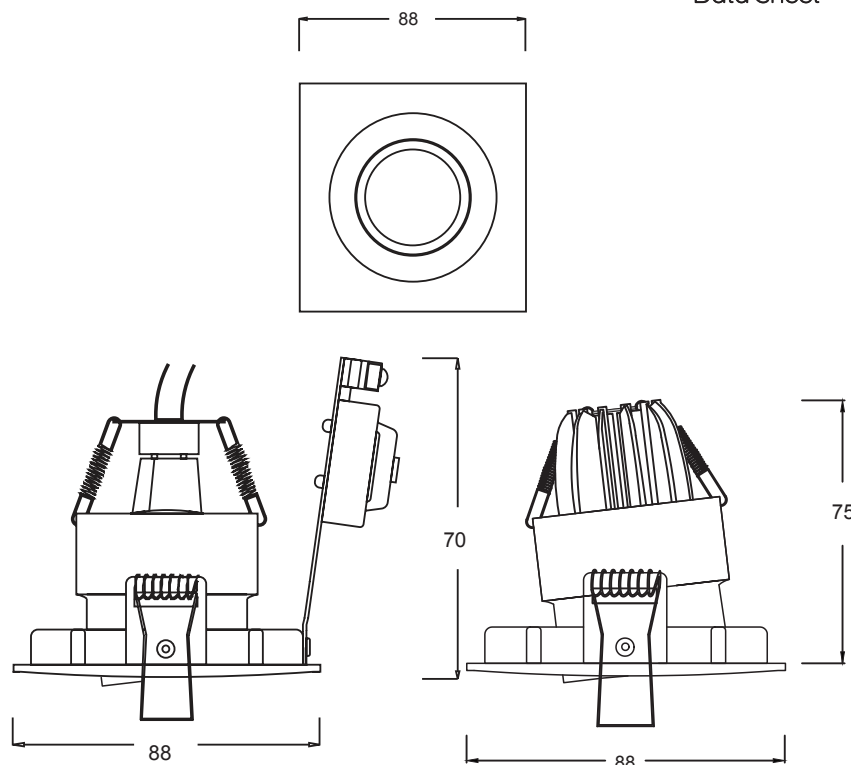

OZ-t - adjustable

Ceiling recessed downlight

Data Sheet

Oz-t is an adjustable recessed downlight.

The magnetic independent inner bezels offers easy lamp replacement without any disruption to the ceiling stucture or integrity.

PRODUCT CODE

○ 02-175-01

● 02-175-02

KEY FEATURES

- Adjustable recessed downlight
- Deep recessed lamp position for low glare
- Magnetic fixation enabling easy lamp replacement
- Minimal appearance
- Colour : White | ral 9010
Black | ral 9005

and in option other ral colours.

SPECIFICATIONS

- Adjustability : 0° - 20° tilt, 360° rotation
- Aperture : ⌀80
- IP rating : IP 20
- Lamp info :

- Option : Protection glass for IP44