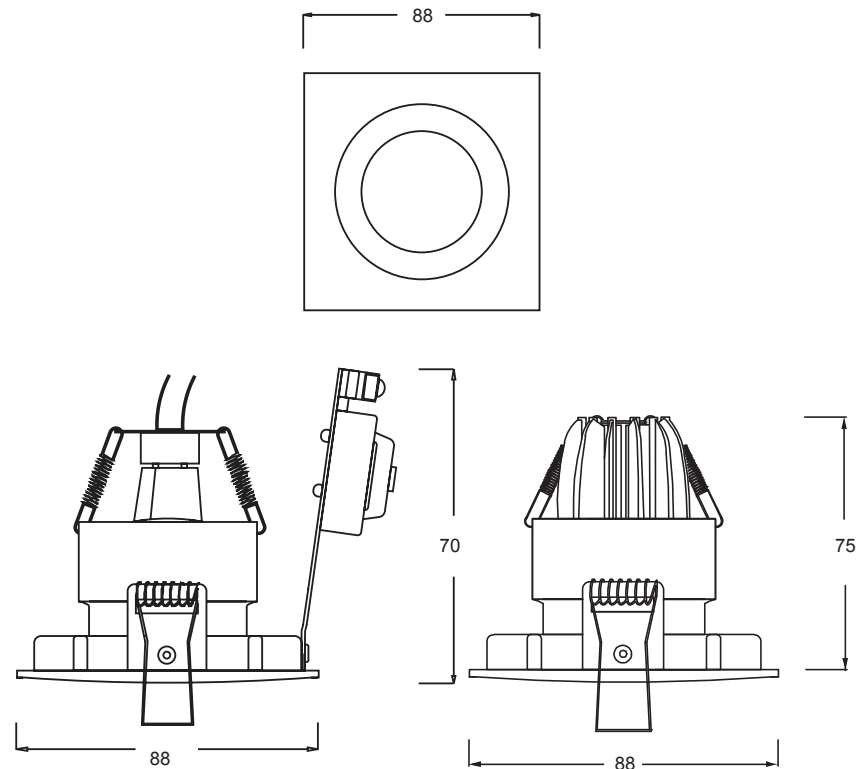

OZ-t

Ceiling recessed downlight

Data Sheet

Oz-t is a fixed recessed downlight. The magnetic independent inner bezels offers easy lamp replacement without any disruption to the ceiling stucture or integrity.

PRODUCT CODE

- 02-170-01
- 02-170-02

KEY FEATURES

- Fixed recessed downlight
- Deep recessed lamp position for low glare
- Magnetic fixation enabling easy lamp replacement
- Minimal appearance
- Colour : White | ral 9010
Black | ral 9005

and in option other ral colours.

SPECIFICATIONS

- Adjustability : 0°
- Aperture : ① ∅ 80
- IP rating : IP 20
- Lamp info :

- Option : Protection glass for IP44