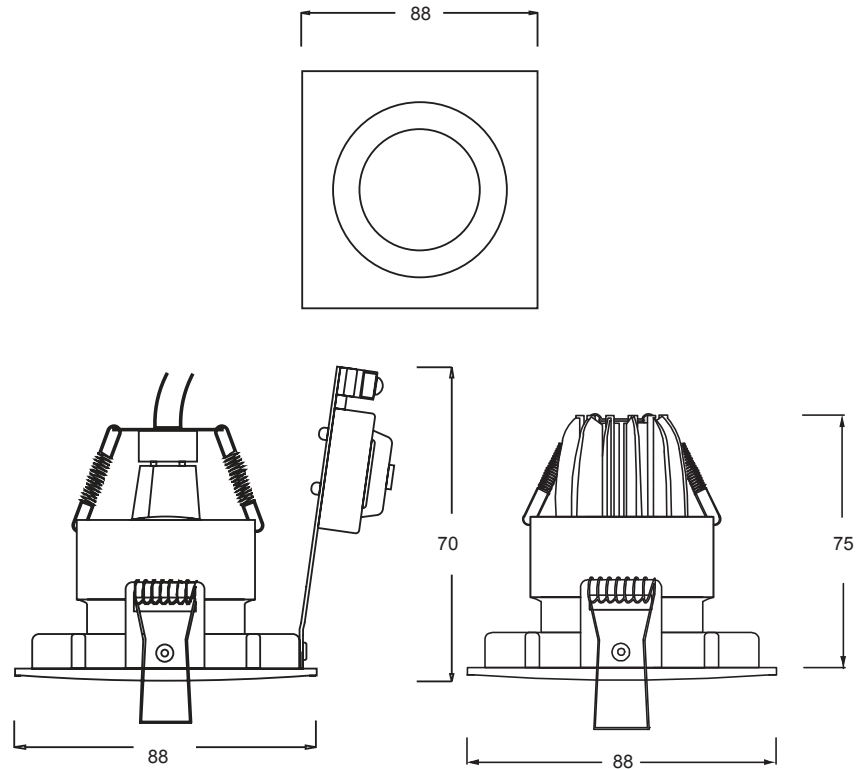

OZ-t

Ceiling recessed downlight

Data Sheet

Oz-t is a fixed recessed downlight.

The magnetic independent inner bezels offers easy lamp replacement without any disruption to the ceiling stucture or integrity.

PRODUCT CODE

○ 02-170-01

● 02-170-02

KEY FEATURES

- Fixed recessed downlight
- Deep recessed lamp position for low glare
- Magnetic fixation enabling easy lamp replacement
- Minimal appearance
- Colour : White | ral 9010
Black | ral 9005

and in option other ral colours.

SPECIFICATIONS

- Adjustability : 0°
- Aperture : ⓐ ∅ 80
- IP rating : IP 20
- Lamp info :

- Option : Protection glass for IP44