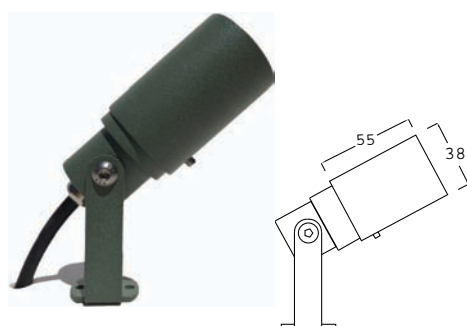

3. ACCESSORIES

Anti glare cover

code: 00-110