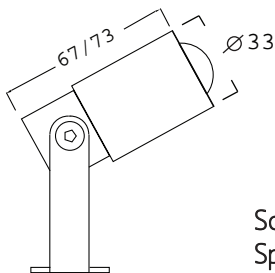

Scoop 110-

Adjustable outdoor spotlight

Data Sheet

Scoop is a ground mounted outdoor led spotlight. Specially designed to tilt from 10 - 50 to create interesting lighting effects into garden environments, buildings facade, statues and more.

1. KEY FEATURES

- Adjustable outdoor spotlight 10° - 50°
- Body in full brass
- B-convex glass lens
- Supplied with silicon O-rings for maximum protection
- Inox screw
- Available in standard colours:

or any other finishing in option

- With neoprene cable 0,50cm / 2 x 0,75mm

2. SPECIFICATIONS

- Lamp info: 1 x Cree XP-G2 , 3000k
- Fixture: 100lm / watt
- CC constant current 350-500mA ,1/2 watt : Driver not included
- IP rating: IP 65
- Accessories: anti glare cover
inox ground spike