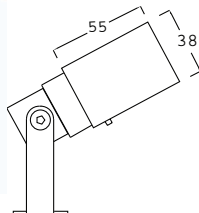

3. ACCESSORIES

Anti glare cover

code: 00-110