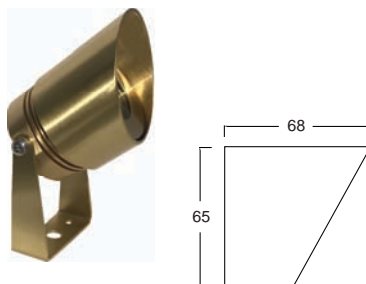

Coo is an outdoor spotlight .
It is ideal for illuminating garden spaces and paths.

1. KEY FEATURES

- Adjustable outdoor spotlight
- Body in full brass
- Heat sink assembly
- Deep recessed led position for low glare and visual comfort
- 8mm clear thick safety glass
- Supplied with silicon O-rings for maximum protection
- Available in standard

07 Brass	12 Bronze
22 Brushed Chrome Matt	14 Copper

or any other finishing in option

- With neoprene cable 0,50cm / 2 x 0,75mm

2. SPECIFICATIONS

- Lamp info: Cree XP-G , 3000k, 3x1W / 24V DC
3x2W / 24V DC
- Fixture: 130-140lm / watt
- Constant voltage 24V DC
- Optics: 14°, 22°, 40°
- Driver not included
- IP rating: IP 65
- Accessories: Brass Anti glare cover
Brass Ground spike
Honeycomb filter

3. ACCESSORIES

Ground spike

code: 107-07

Antiglare cover (brass)

code:

Honeycomb filter $\phi 35$

Note:
The filter must be ordered together with the lighting fixture.