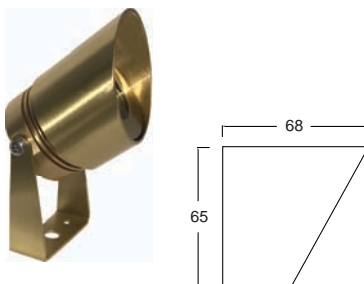

Coo is an outdoor spotlight .
It is ideal for illuminating garden spaces and paths.

1. KEY FEATURES

- Adjustable outdoor spotlight
- Body in full brass
- Heat sink assembly
- Deep recessed led position for low glare and visual comfort
- 8mm clear thick safety glass
- Supplied with silicon O-rings for maximum protection
- Available in standard

07 Brass	12 Bronze
22 Brushed Chrome Matt	14 Copper

or any other finishing in option

- With neoprene cable 0,50cm / 2 x 0,75mm

2. SPECIFICATIONS

- Lamp info: Cree XP-G , 3000k, 3x1W / 24V DC
3x2W/ 24V DC
- Fixture: 130-140lm / watt
- Constant voltage 24V DC
- Optics: 14°, 22°, 40°
- Driver not included
- IP rating: IP 65
- Accessories: Brass Anti glare cover
Brass Ground spike
Honeycomb filter

3. ACCESSORIES

Ground spike

code: 107-07

Antiglare cover (brass)

code:

Honeycomb filter $\phi 35$

Note:
The filter must be ordered together with the lighting fixture.