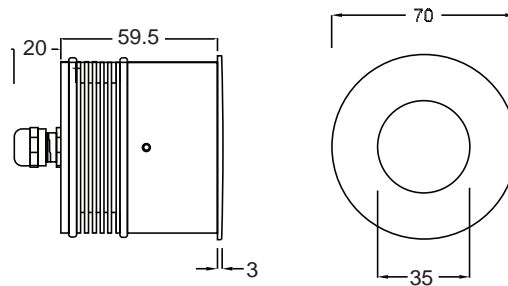

Stef 70

Floor recessed spotlight

Data Sheet

Stef 70 is a floor walk-over recessed uplight luminaire, ideal for outdoor applications.

Constructed from a brass body and an inox 316 bezel, with a heat sink assembly and an 8mm clear toughened glass.

It is designed with a deep recessed led position and utilizes the latest LED technology with new high efficiency optics which guarantees excellent beam spread, shape and less glare.

The O-rings ensure a high watertight seal ideal for external applications.

IP67 rating as standard makes Stef 70 suitable for both residential and public-buildings applications, to create interesting effects to walls and columns.

1. KEY FEATURES

- Recessed outdoor spotlight
- Body in brass & inox316 bezel
- Heat sink assembly
- Deep recessed led position
- 8mm clear safety glass
- Standard in stainless steel 316
 - 01 white | ral 9010 ,
 - 02 black | ral 9005
- (or any other ral of your choice)
- Supplied with silicon O-rings for maximum protection
- With neoprene cable 0.50cm / 2 x 0.75mm

2. SPECIFICATIONS

- Lamp info: Cree XP-G , 3000k, 3x1W/ 24DC
3x2W/24DC
- Fixture: 130-140lm / watt
- Optics: 22°, 40°
- Driver not included
- IP rating: IP 67
- Accessories: Mounting box, Honeycomb filter