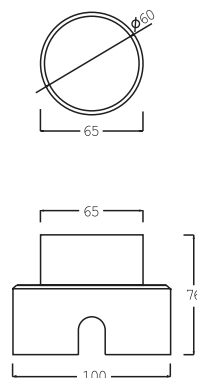

IP67 rating as standard makes Stef 70 suitable for both residential and public-buildings applications, to create interesting effects to walls and columns.

1. KEY FEATURES

- Recessed outdoor spotlight
- Body in brass & inox316 bezel
- Heat sink assembly
- Deep recessed led position
- 8mm clear safety glass
- Standard in stainless steel 316
 - 01 white | ral 9010 ,
 - 02 black | ral 9005
- (or any other ral of your choice)
- Supplied with silicon O-rings for maximum protection
- With neoprene cable 0.50cm / 2 x 0.75mm

2. SPECIFICATIONS

- Lamp info: Cree XP-G , 3000k, 3x1W/ 24DC
3x2W/24DC
- Fixture: 130-140lm / watt
- Optics: 22°, 40°
- Driver not included
- IP rating: IP 67
- Accessories: Mounting box, Honeycomb filter

3. ACCESSORIES

Mounting box

For outdoor use

Honeycomb filter Ø35

Note:
The filter must be ordered together with the lighting fixture.