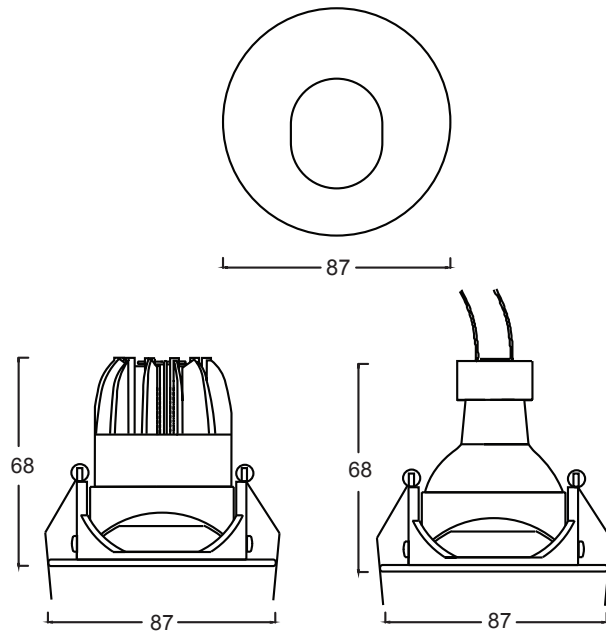

# ANESIS flush the ceiling

Ceiling recessed downlight

Data Sheet

Anesis flush the ceiling downlight supplied with a separate die cast aluminium-kit for seamless appearance in plaster ceilings. Available in both white or black finish as standard.

This product can accommodate a wide choice of LED light sources including COB led and Retrofit MR16 & GU10 LED lamps. The tilt mechanism allows the luminaire to be angled with precision up to 30°, allowing for optimum beam alignment. As a result, the light is emitted exactly where you want it.

## KEY FEATURES

- Fixed & adjustable recessed downlight
- Deep recessed lamp position for low glare
- Flush the ceiling appearance
- Colour : White | ral 9010  
Black | ral 9005
- and in option other ral colours.
- Flush the ceiling kit

## SPECIFICATIONS

- Adjustability : 0° - 40°
- Kit -aperture Ⓢ : ∅ 95
- IP rating : IP 20
- Lamp info :

- Option : Honeycomb filter